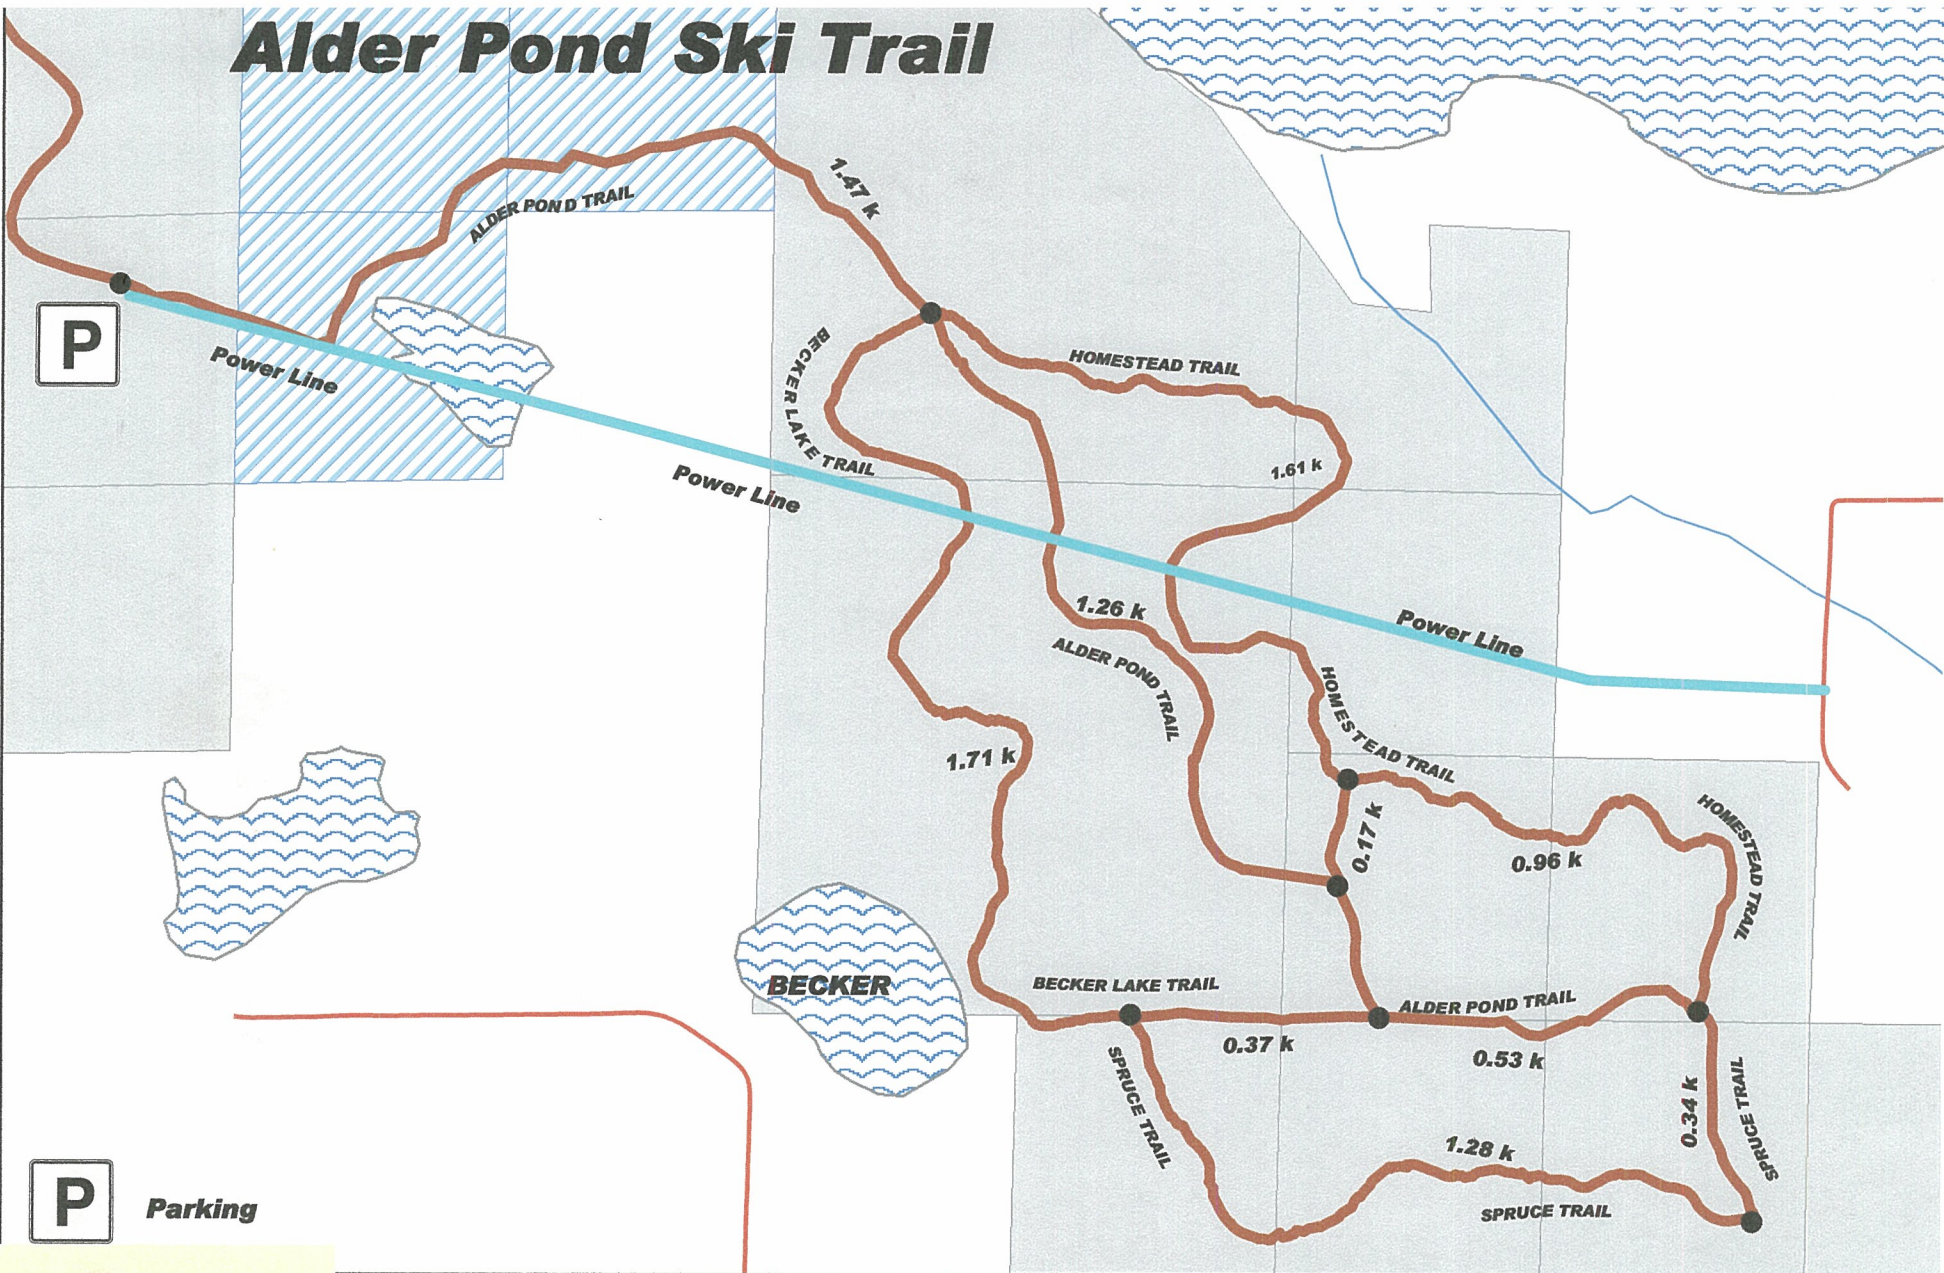

Alder Pond Ski Trail

P

Power Line

ALDER POND TRAIL

1.47 k

BECKER LAKE TRAIL

HOMESTEAD TRAIL

1.61 k

Power Line

1.26 k

ALDER POND TRAIL

Power Line

1.71 k

HOMESTEAD TRAIL

0.17 k

0.96 k

HOMESTEAD TRAIL

BECKER LAKE TRAIL

ALDER POND TRAIL

0.37 k

0.53 k

SPRUCE TRAIL

1.28 k

SPRUCE TRAIL

0.34 k

P

Parking

Legend

-  x_cntry_ski arc
-  Lakes
-  Private Land
-  County Taxforfeit

PLEASE NO HORSES DURING SNOW COVERED SEASON OR DURING POOR WEATHER CONDITIONS.

PLEASE NO SKATE SKIING

THIS TRAIL PASSES THROUGH PRIVATE LAND