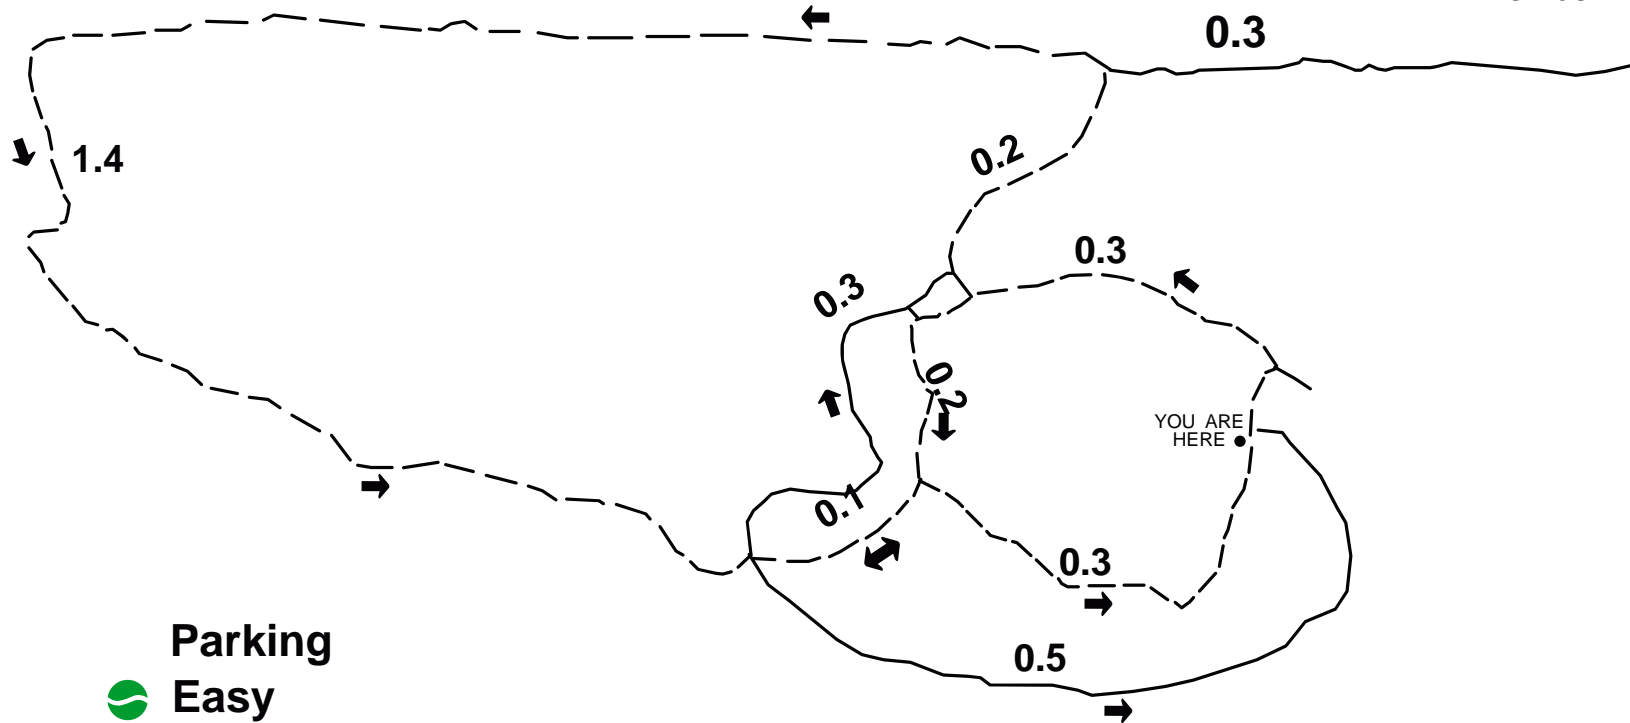

THE GREAT  
MINNESOTA  
**SKI  
PASS**  
REQUIRED  
HERE

# Legion Ski Trail

TRAILS GROOMED  
& MAINTAINED BY  
**NORTHERN LIGHTS  
NORDIC SKI CLUB**  
PLEASE JOIN

Parking

Easy

Intermediate

— — Lighted Trail 2.8 km

This is a Beginner to  
Intermediate Trail

No Pets or Walking Allowed  
on Ski Trails

Distance is Between  
Intersections